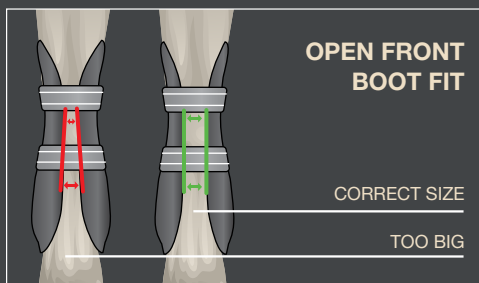

Size	Open Front Boots		Ankle Boots	
	Boot Height	Cannon Circumference	Boot Height	Fetlock Circumference
Small	8 1/2"	6 1/2-7 1/2"	5"	10 1/2"
Medium	9 1/2"	10 1/2"	6"	11 1/2"
Large	10 1/2"	11 1/2"	7"	12 1/2"