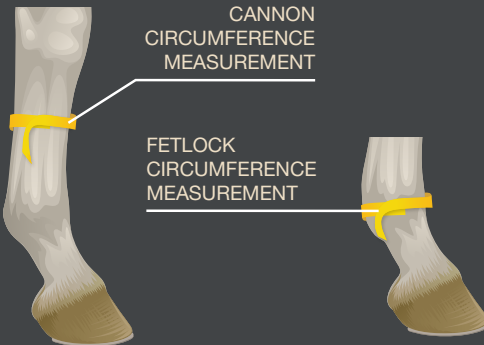

CARBON GEL VENTO™

BY MARCUS EHNING

The 1st brand to have double venting with the highest level of impact protection using Carbon Nitrexgel™.

- **Strike Plate**- Carbon Nitrexgel™ Dual Density
- **Lining**- Techno Soft Sheepskin™
- **Closure**- Elasticized Quick Tip

STS CARBON GEL VENTO™ OPEN FRONT BOOTS

Sizes: S-L

Colors: Black • Brown

470478 \$279.95/PAIR

STS CARBON GEL VENTO™ ANKLE BOOT

Sizes: S-L

Colors: Black • Brown

470479 \$239.95/PAIR

Size	Open Front Boots		Ankle Boots	
	Boot Height	Cannon Circumference	Boot Height	Fetlock Circumference
Small	8 1/2"	6 1/2-7 1/2"	5"	10 1/2"
Medium	9 1/2"	10 1/2"	6"	11 1/2"
Large	10 1/2"	11 1/2"	7"	12 1/2"