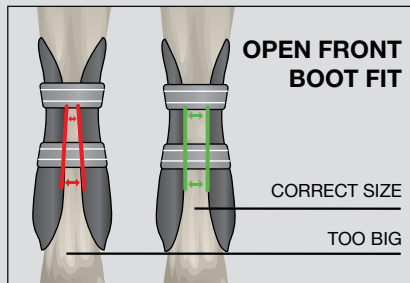

CARBON GEL™ ANKLE BOOTS

Quick-Release Tip™
Sizes: M-L
Color: Black
464952 $199.95/Pair

Size	Open Front Boots		Ankle Boots	
	Boot Height	Cannon Circumference	Boot Height	Fetlock Circumference
Medium	9 1/2"	7 1/2-8 1/2"	6"	11 1/2"
Large	10 1/2"	8 1/2-9 1/2"	7"	12 1/2"