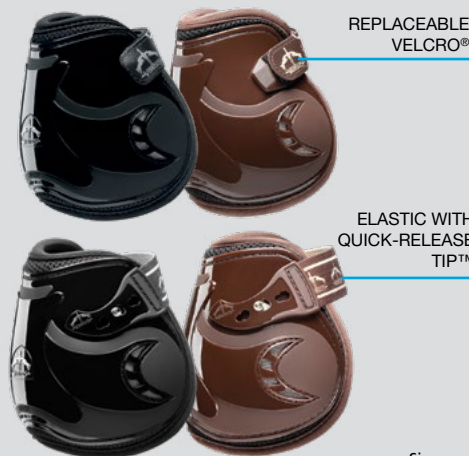

**PRO-JUMP VENTO™
SHORT ANKLE BOOT**
Sizes: M-L
Colors: Black • Brown

Velcro® Strap
469988 $219.95/Pair

Replacement Velcro®
Straps
467109 $39.95/Pair

Elasticized Quick-Release Tip™
469989 $219.95/Pair

Pro Jump Short and Young Jump		
Size	Boot Height	Fetlock Circumference
Medium	6 1/2"	11 1/2"
Large	7 1/2"	12 1/2"

young-jump VENTO™

- Fetlock protector with size and weights complying with the International Rules for "Young Horse" categories
- **Strike Plate**- Semi Rigid-PU™
- **Lining**- AEROX™
- **Closure**- Double Fastening Velcro®